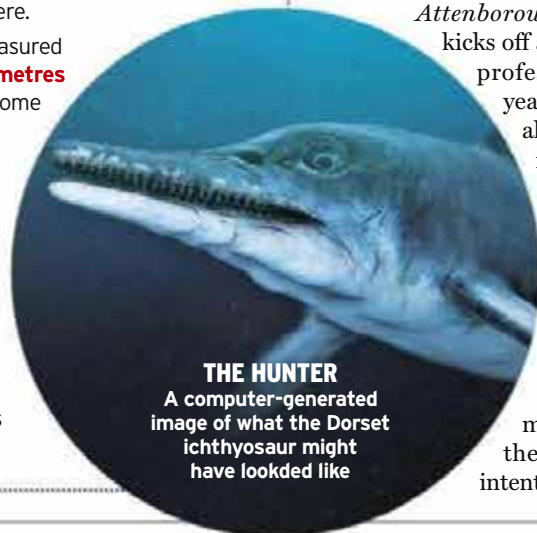

Sir David Attenborough says he’ll quit if his standards slip – but first he has to solve a murder mystery

DORSET’S SUPER-PREDATOR

■ The ichthyosaur was a marine predator reptile that lived in our ancient oceans for around **150 million years** until it died out around **90 million years** ago. The specimen that David Attenborough is looking at is **200 million years** old.

■ Climate change has been blamed for the demise of the species – but what killed Dorset’s ichthyosaur?

saur’s bones preserved in rock,” Attenborough says. “It’s a detective story where you’re continually reaching new conclusions. Great fun, and the end product – the ichthyosaur skeleton fully cleaned and laid out – is so utterly beautiful.”

Attenborough and the Sea Dragon kicks off another typically crowded

professional year for the 91-year-old, who agrees 2018 is already looking “pretty full”, rattling off “a couple of *Natural Worlds*, an overseas project and another big series” on his to-do list. At a time when he is on television perhaps more than ever before, he is accustomed to inevitable queries about retirement, and commonly bats them back with a declared intent to continue for as long as